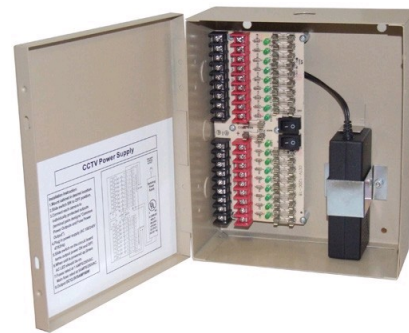

PS-24AC Series

24VAC Power Supplies

FEATURES

- 24 VAC
- Integral Surge Protection
- Underwriters Laboratory Recognized
- Individual LED power Indication
- Individual PTC Output Protection

Warranty (Effective Jan 1, 2009)

1 Year

© Aventura Technologies

- Distributed 24 volt power supply

AVAILABLE MODELS

Part number	Description
PS-2404AC	24 VAC power supply for 4 cameras, 4 Amp
PS-2416AC	24 VAC power supply for 16 cameras, 8 Amp
PS-2418AC-10	24 VAC power supply for 18 cameras, 10 Amp
PS-2418AC-18	24 VAC power supply for 18 cameras, 18 Amp
PS-2432AC	24 VAC power supply for 32 cameras, 16 Amp