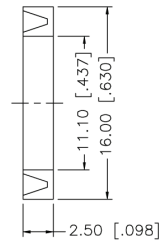

PART NUMBER

KCC179989

REV.

INITIAL

NOTE:

1. CRIMPED CONTACT PIN
HEX CRIMP SIZE .100"

**Konnnect RF**

540 NW University Blvd. Ste. 109
Port Saint Lucie, Florida, 34986
1-800-790-5887

PART NUMBER

KCC179989

DESCRIPTION

**N STRAIGHT MALE PLUG
CLAMP for RG8/U, 213/U, and 214/U**

CAGE CODE

664U0

SIGNATURE

X