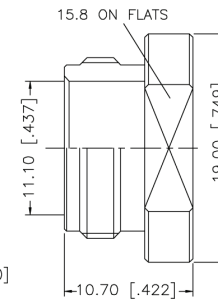

PART NUMBER

KCC179989

REV.

INITIAL

NOTE:

1. CRIMPED CONTACT PIN
HEX CRIMP SIZE .100"

**Konnnect RF**

540 NW University Blvd. Ste. 109
Port Saint Lucie, Florida, 34986
1-800-790-5887

PART NUMBER

KCC179989

DESCRIPTION

**N STRAIGHT MALE PLUG
CLAMP for RG8/U, 213/U, and 214/U**

CAGE CODE

664U0

SIGNATURE

X