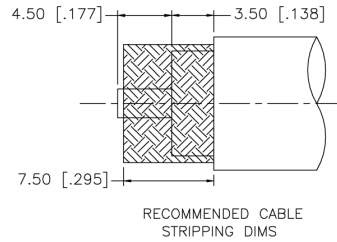

PART NUMBER

KCC179989

REV.

INITIAL

NOTE:

1. CRIMPED CONTACT PIN
HEX CRIMP SIZE .100"

**Konnnect RF**

540 NW University Blvd. Ste. 109
Port Saint Lucie, Florida, 34986
1-800-790-5887

PART NUMBER

KCC179989

DESCRIPTION

**N STRAIGHT MALE PLUG
CLAMP for RG8/U, 213/U, and 214/U**

CAGE CODE

664U0

SIGNATURE

X

NOTES

THIS DRAWING INCLUDING THE
DESIGNS IS THE PROPERTY OF
KONNECT RF AND IS NOT TO
BE USED FOR ANY PURPOSE
WITHOUT OUR APPROVAL.

7	NUT	BRASS	WHITE BRONZE	1
6	WASHER	BRASS	WHITE BRONZE	2
5	GASKET	SILICONE	RED	1
4	BRAID CLAMP	BRASS	WHITE BRONZE	1
3	CONTACT PIN	BRASS	GOLD	1
2	INSULATOR	TEFLON	NATURAL	1
1	BODY	BRASS	WHITE BRONZE	1
	DESCRIPTION	MATERIAL	FINISH	QTY