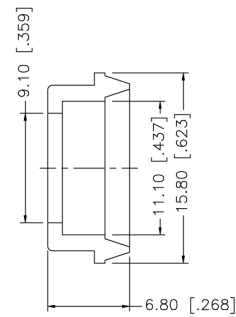

PART NUMBER

KCC179989

REV.

INITIAL

NOTE:

1. CRIMPED CONTACT PIN
HEX CRIMP SIZE .100"

**Konnnect RF**

540 NW University Blvd. Ste. 109
Port Saint Lucie, Florida, 34986
1-800-790-5887

PART NUMBER

KCC179989

DESCRIPTION

**N STRAIGHT MALE PLUG
CLAMP for RG8/U, 213/U, and 214/U**

CAGE CODE

664U0

SIGNATURE

X

NOTES

THIS DRAWING INCLUDING THE
DESIGNS IS THE PROPERTY OF
KONNECT RF AND IS NOT TO
BE USED FOR ANY PURPOSE
WITHOUT OUR APPROVAL.

7	NUT	BRASS	WHITE BRONZE	1
6	WASHER	BRASS	WHITE BRONZE	2
5	GASKET	SILICONE	RED	1
4	BRAID CLAMP	BRASS	WHITE BRONZE	1
3	CONTACT PIN	BRASS	GOLD	1
2	INSULATOR	TEFLON	NATURAL	1
1	BODY	BRASS	WHITE BRONZE	1
	DESCRIPTION	MATERIAL	FINISH	QTY