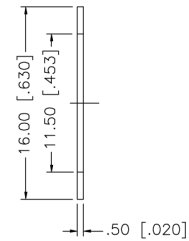

PART NUMBER

KCC179989

REV.

INITIAL

NOTE:

1. CRIMPED CONTACT PIN
HEX CRIMP SIZE .100"

**Konnnect RF**

540 NW University Blvd. Ste. 109
Port Saint Lucie, Florida, 34986
1-800-790-5887

PART NUMBER

KCC179989

DESCRIPTION

**N STRAIGHT MALE PLUG
CLAMP for RG8/U, 213/U, and 214/U**

CAGE CODE

664U0

SIGNATURE

X