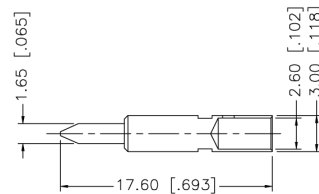

PART NUMBER

KCC179989

REV.

INITIAL

NOTE:

1. CRIMPED CONTACT PIN
HEX CRIMP SIZE .100"

**Konnnect RF**

540 NW University Blvd. Ste. 109
Port Saint Lucie, Florida, 34986
1-800-790-5887

PART NUMBER

KCC179989

DESCRIPTION

**N STRAIGHT MALE PLUG
CLAMP for RG8/U, 213/U, and 214/U**

CAGE CODE

664U0

SIGNATURE

X