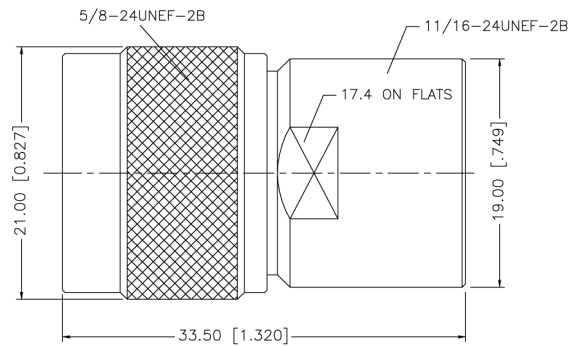

PART NUMBER

KCC179989

REV.

INITIAL

NOTE:

1. CRIMPED CONTACT PIN
HEX CRIMP SIZE .100"

**Konnnect RF**

540 NW University Blvd. Ste. 109
Port Saint Lucie, Florida, 34986
1-800-790-5887

PART NUMBER

KCC179989

DESCRIPTION

**N STRAIGHT MALE PLUG
CLAMP for RG8/U, 213/U, and 214/U**

CAGE CODE

664U0

SIGNATURE

X