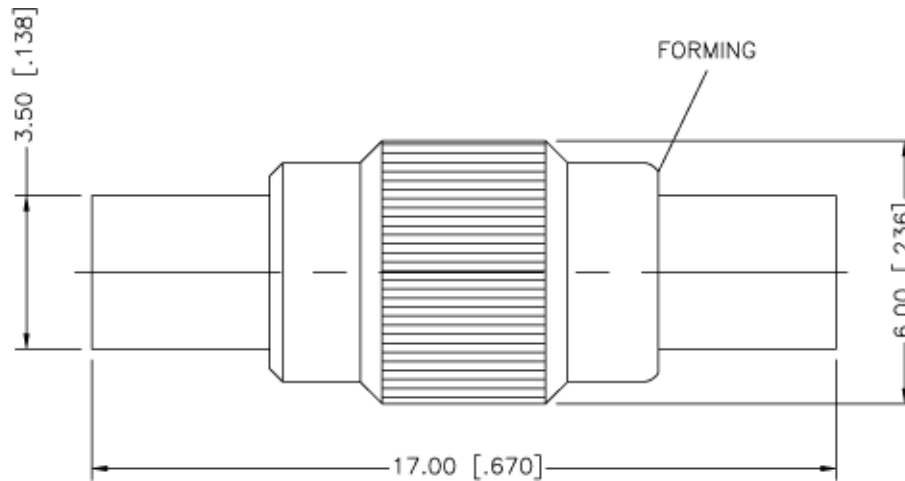

PART NUMBER

KAD178084

REV.

INITIAL

540 NW University Blvd. Ste. 109
Port Saint Lucie, Florida, 34986
1-800-790-5887

PART NUMBER

KAD178084

DESCRIPTION

Adapter, In Series, MMCX Female Jack to Female Jack, Gold/Brass

CAGE CODE

664U0

SIGNATURE

X

NOTES

THIS DRAWING INCLUDING THE DESIGNS IS THE PROPERTY OF KONNECT RF AND IS NOT TO BE USED FOR ANY PURPOSE WITHOUT OUR APPROVAL.