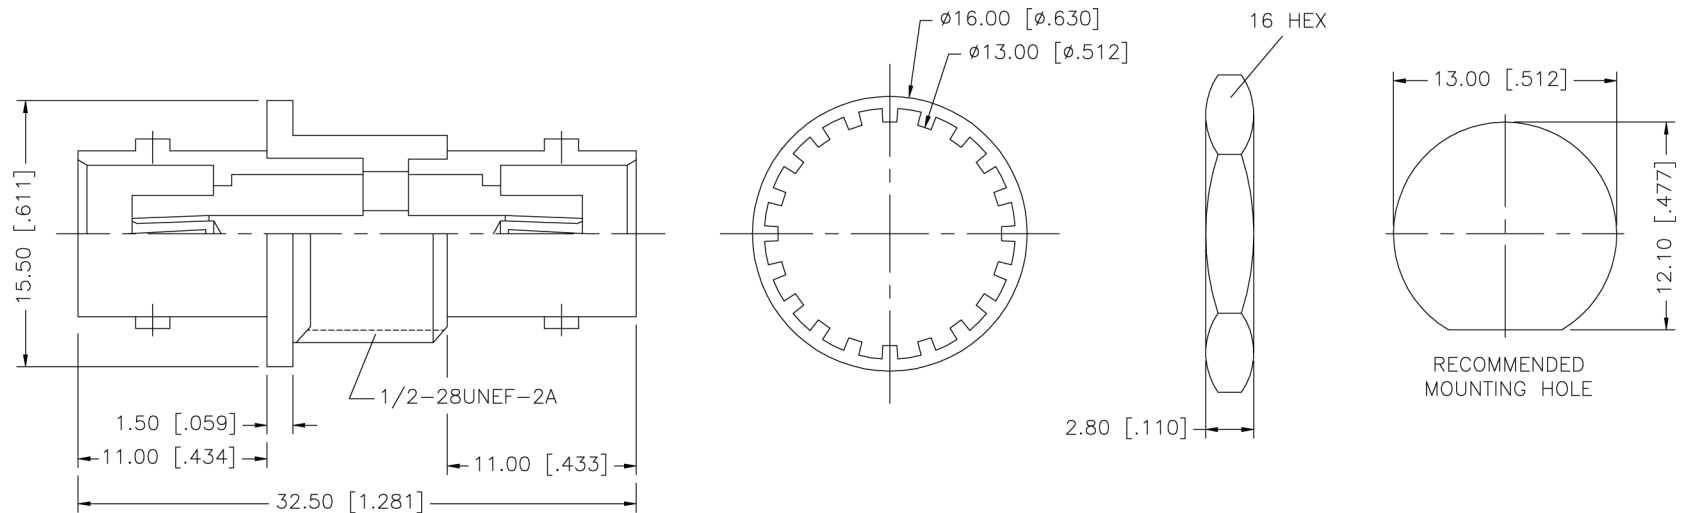

PART NUMBER

KAD177444

REV.

INITIAL

Electrical Data

Impedance

75 Ohm

RoHS Compliant

Konnnect RF

540 NW University Blvd. Ste. 109
Port Saint Lucie, Florida, 34986
1-800-790-5887

PART NUMBER

KAD177444

DESCRIPTION

**Adapter - In-Series - BNC Female
Bulkhead (.217 max.) to BNC Female**

CAGE CODE

664U0

SIGNATURE

X

THIS DRAWING INCLUDING THE
DESIGNS IS THE PROPERTY OF
KONNECT RF AND IS NOT TO
BE USED FOR ANY PURPOSE
WITHOUT OUR APPROVAL.

Materials

Hex Nut
Insulator
Body
Contact
Lock Washer

Brass
Delrin
Brass
Phos. Bronze
Brass

Nickel Plated

Nickel Plated
Gold Plated
Nickel Plated