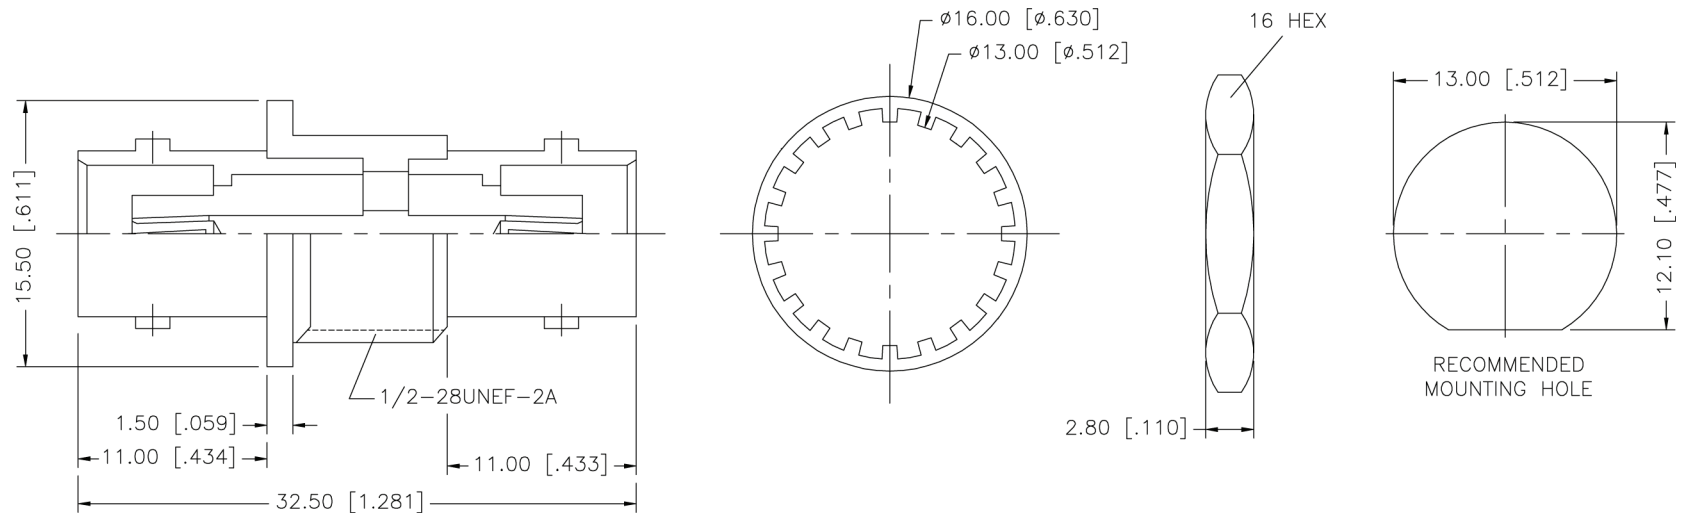

PART NUMBER

**KAD177444**

REV.

INITIAL

**Electrical Data**

Impedance

75 Ohm

**RoHS Compliant****Konnnect RF**

540 NW University Blvd. Ste. 109  
Port Saint Lucie, Florida, 34986  
1-800-790-5887

PART NUMBER

**KAD177444**

DESCRIPTION

**Adapter - In-Series - BNC Female  
Bulkhead (.217 max.) to BNC Female**

CAGE CODE